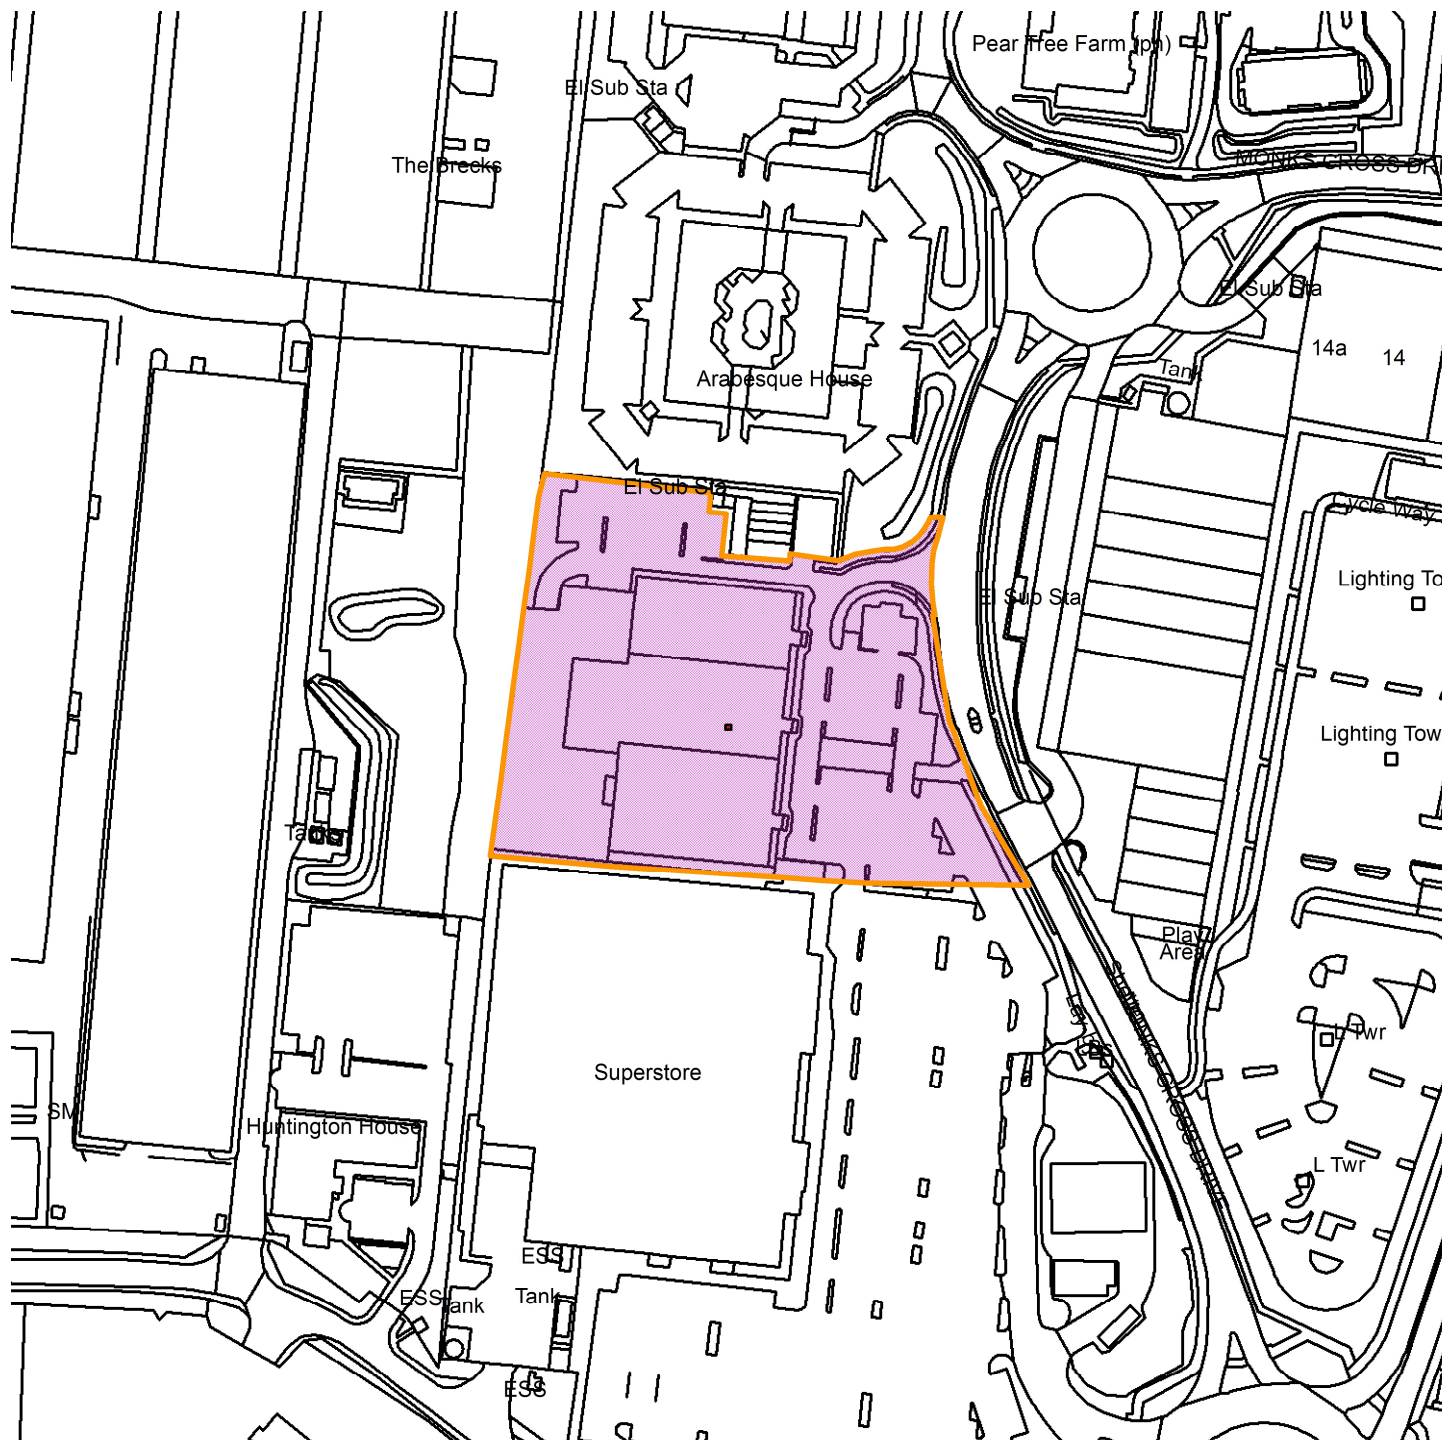

23/02200/FULM

T.K.Maxx, Unit 2 Monks Cross Drive, Huntington YO32 9GX

GIS by ESRI (UK)

Scale : 1:2167

Reproduced from the Ordnance Survey map with the permission of the Controller of Her Majesty's Stationery Office © Crown Copyright 2000.

Unauthorised reproduction infringes Crown Copyright and may lead to prosecution or civil proceedings.

Produced using ESRI (UK)'s MapExplorer 2.0 - <http://www.esriuk.com>

<b>Organisation</b>	City of York Council
<b>Department</b>	Env, Transport & Planning
<b>Comments</b>	Site Location Plan
<b>Date</b>	17 September 2024
<b>SLA Number</b>	Not Set